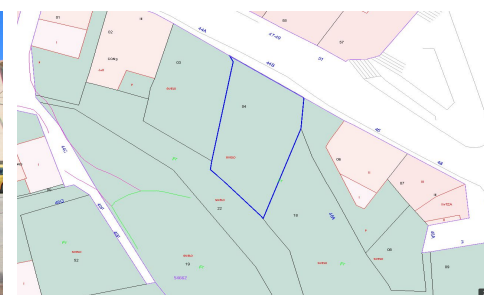

0

0

N/A

253m²

N/A

Urban plot for sale of 253 sq meters located in the centre of Orba, close to all amenities. The nearest beaches are 20 minutes away. The largest shopping centre in the area is in Ondara about 10 minutes away by car, as well as the motorway to Valencia (1h) and Alicante (1h).