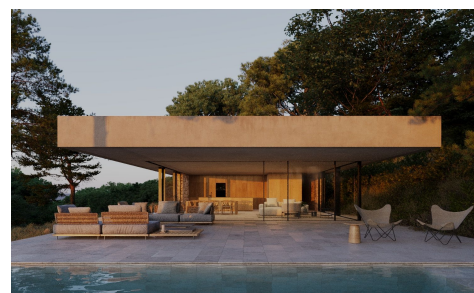

CPE4002M

Villa in Orba

€708,000

3

3

253m<sup>2</sup>

800m<sup>2</sup>

House under construction in modern minimalist style of 253 sq meters distributed in 227 sq meters of living space on ground floor including porch and 26 sq meters of basement. It is situated on a plot of 800 sq meters with good views located in a natural area surrounded by big trees. The house will be built in a style that integrates with the landscape, with imitation concrete walls and ...(Ask for More Details!)