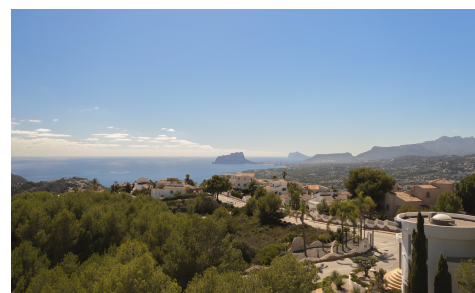

## Villa in Benitachell

€3,114,000

4

6

313m<sup>2</sup>

1,338m<sup>2</sup>

Villa Infinity is situated in one of the most prestigious plots within the Jazmines residential estate. It is a residence with a contemporary design that appears to float on the Mediterranean. Its elegant architecture, with picture windows that span the entire façade, opens the interior to the landscape and light, creating a constant feeling of spaciousness and connection with the enviro...(Ask for More Details!)