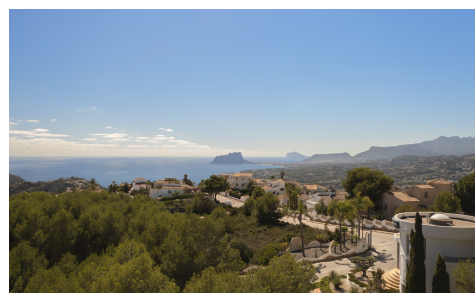

CVA1077K

Villa in Benitachell

€3,114,000

4

6

313m²

1,338m²

Villa Infinity is situated in one of the most prestigious plots within the Jazmines residential estate. It is a residence with a contemporary design that appears to float on the Mediterranean. Its elegant architecture, with picture windows that span the entire façade, opens the interior to the landscape and light, creating a constant feeling of spaciousness and connection with the enviro...(Ask for More Details!)