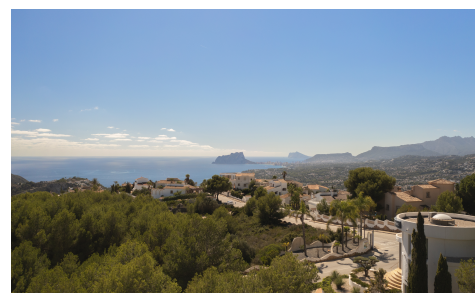

CVA1077K

Villa in Benitachell

€3,114,000

4

6

313m²

1,338m²

Villa Infinity is situated in one of the most prestigious plots within the Jazmines residential estate. It is a residence with a contemporary design that appears to float on the Mediterranean. Its elegant architecture, with picture windows that span the entire façade, opens the interior to the landscape and light, creating a constant feeling of spaciousness and connection with the enviro...(Ask for More Details!)