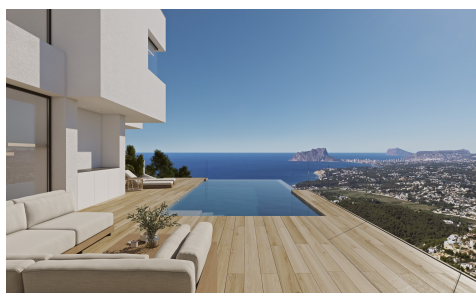

## Villa in Benitachell

€2,148,500

3

3

193m<sup>2</sup>

878m<sup>2</sup>

Villa Karma is situated in an exclusive enclave of Cumbre del Sol, on plot 223 Jazmines, Here, the lights of Calpe and Moraira illuminate the nights and Montgó is visible on the horizon. Every architectural detail of this residence has been carefully crafted to inspire, and each room radiates calm and harmony. Its understated, contemporary design, seamlessly integrated with the landscape...(Ask for More Details!)