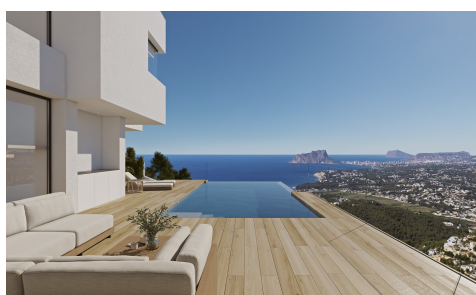

CVA7075G

Villa in Benitachell

€2,155,975

3

3

193m²

878m²

Villa Karma is situated in an exclusive enclave of Cumbre del Sol, on plot 223 Jazmines, Here, the lights of Calpe and Moraira illuminate the nights and Montgó is visible on the horizon. Every architectural detail of this residence has been carefully crafted to inspire, and each room radiates calm and harmony. Its understated, contemporary design, seamlessly integrated with the landscape...(Ask for More Details!)