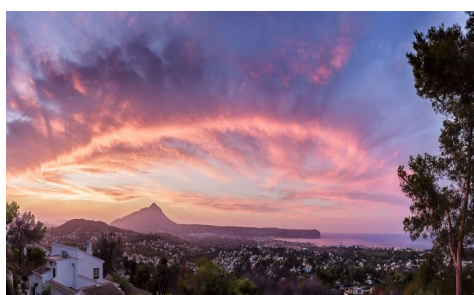

4

4

342m²

1,085m²

N/A

Winter Rental in Jávea | September – June A unique and characterful villa set in an elevated, private position above Jávea, offering stunning panoramic views and a peaceful setting. Just a short drive to beaches, the old town, and all amenities, this property combines privacy with convenience in one of the Costa Blanca's most desirable locations. The home is surrounded by extensive grass...(Ask for More Details!)