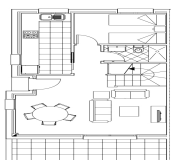

CPE3768E

Town House in Sagra

€285,000

3

2

116m²

N/A

New Development in Sagra – Terraced Homes in a Gated Community Introducing a new residential project in Sagra featuring a complex of 34 terraced houses, designed with comfort and community in mind. The development includes beautifully landscaped communal areas, a large swimming pool, and a sunbathing terrace, all set within secure gated access exclusive to residents. Each property is arr...(Ask for More Details!)