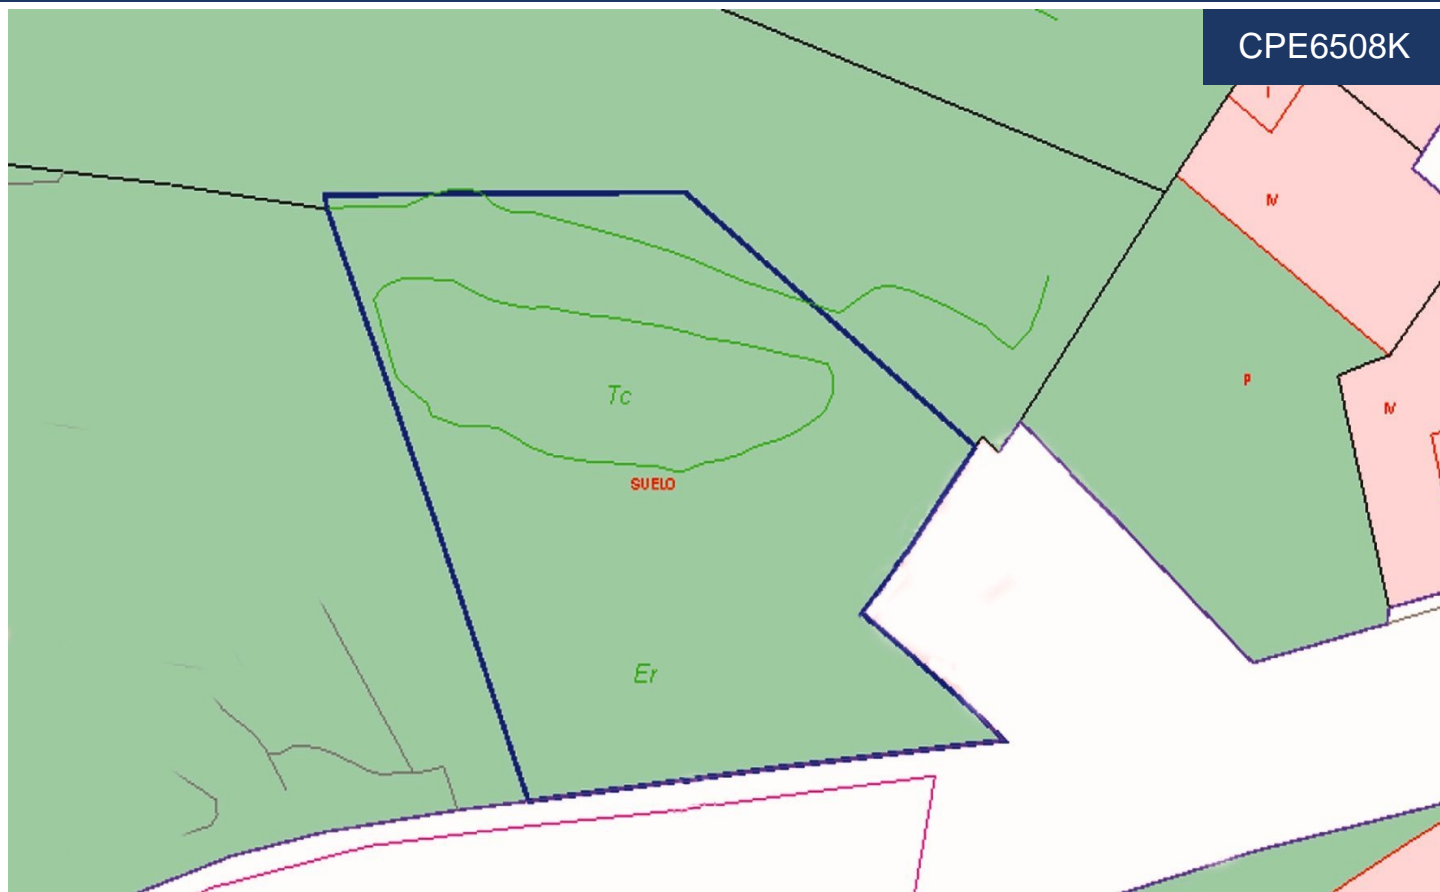

CPE6508K

Land in Orba

€212,100